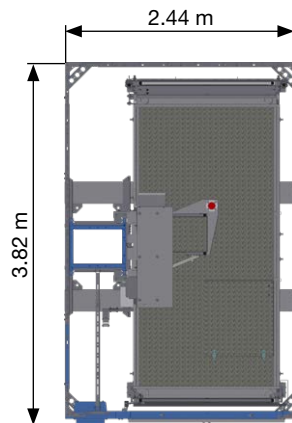

- ★ Specifically designed personnel and material hoist for markets outside Europe ★
- ★ Load capacity up to 2,000 kg materials or 23 persons ★
 - ★ Available in single or twin-design ★
 - ★ Platform size of 3.20 x 1.45 x 2.10 m ★
 - ★ Made in Germany ★

TECHNICAL DATA

Load capacity	2000 kg/23 persons
Platform dimension	1.45 x 3.20 x 2.10 m
Lifting speed	0-55 m/min
Lifting height	250 m
Power supply	23 kW/380-480 V/50-60 Hz/50 A

TECHNICAL DATA

Load capacity	2000 kg/23 persons
Platform dimension	1.45 x 3.20 x 2.10 m
Lifting speed	0-55 m/min
Lifting height	250 m
Power supply	2 x 23 kW/380-480 V/50-60 Hz/2 x 50 A