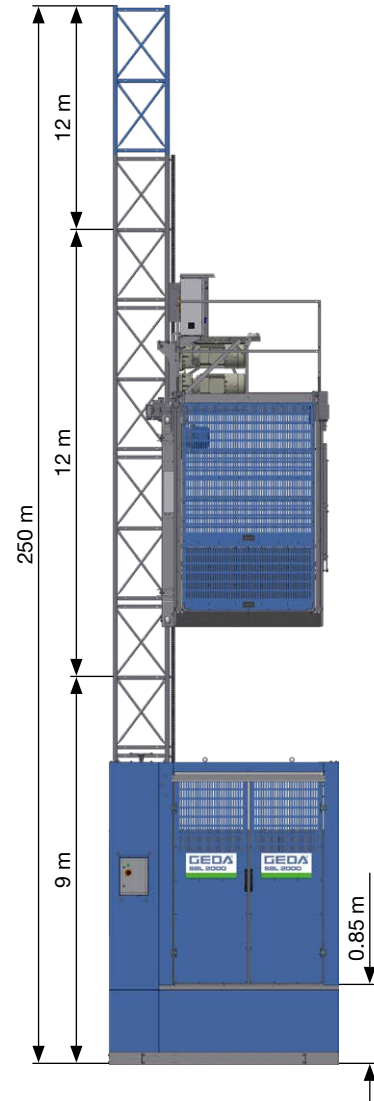

- ★ Specifically designed personnel and material hoist for markets outside Europe ★
- ★ Load capacity up to 2,000 kg materials or 23 persons ★
 - ★ Available in single or twin-design ★
 - ★ Platform size of 3.20 x 1.45 x 2.10 m ★
 - ★ Made in Germany ★

TECHNICAL DATA

Load capacity	2000 kg/23 persons
Platform dimension	1.45 x 3.20 x 2.10 m
Lifting speed	0-55 m/min
Lifting height	250 m
Power supply	23 kW/380-480 V/50-60 Hz/50 A

TECHNICAL DATA

Load capacity	2000 kg/23 persons
Platform dimension	1.45 x 3.20 x 2.10 m
Lifting speed	0-55 m/min
Lifting height	250 m
Power supply	2 x 23 kW/380-480 V/50-60 Hz/2 x 50 A