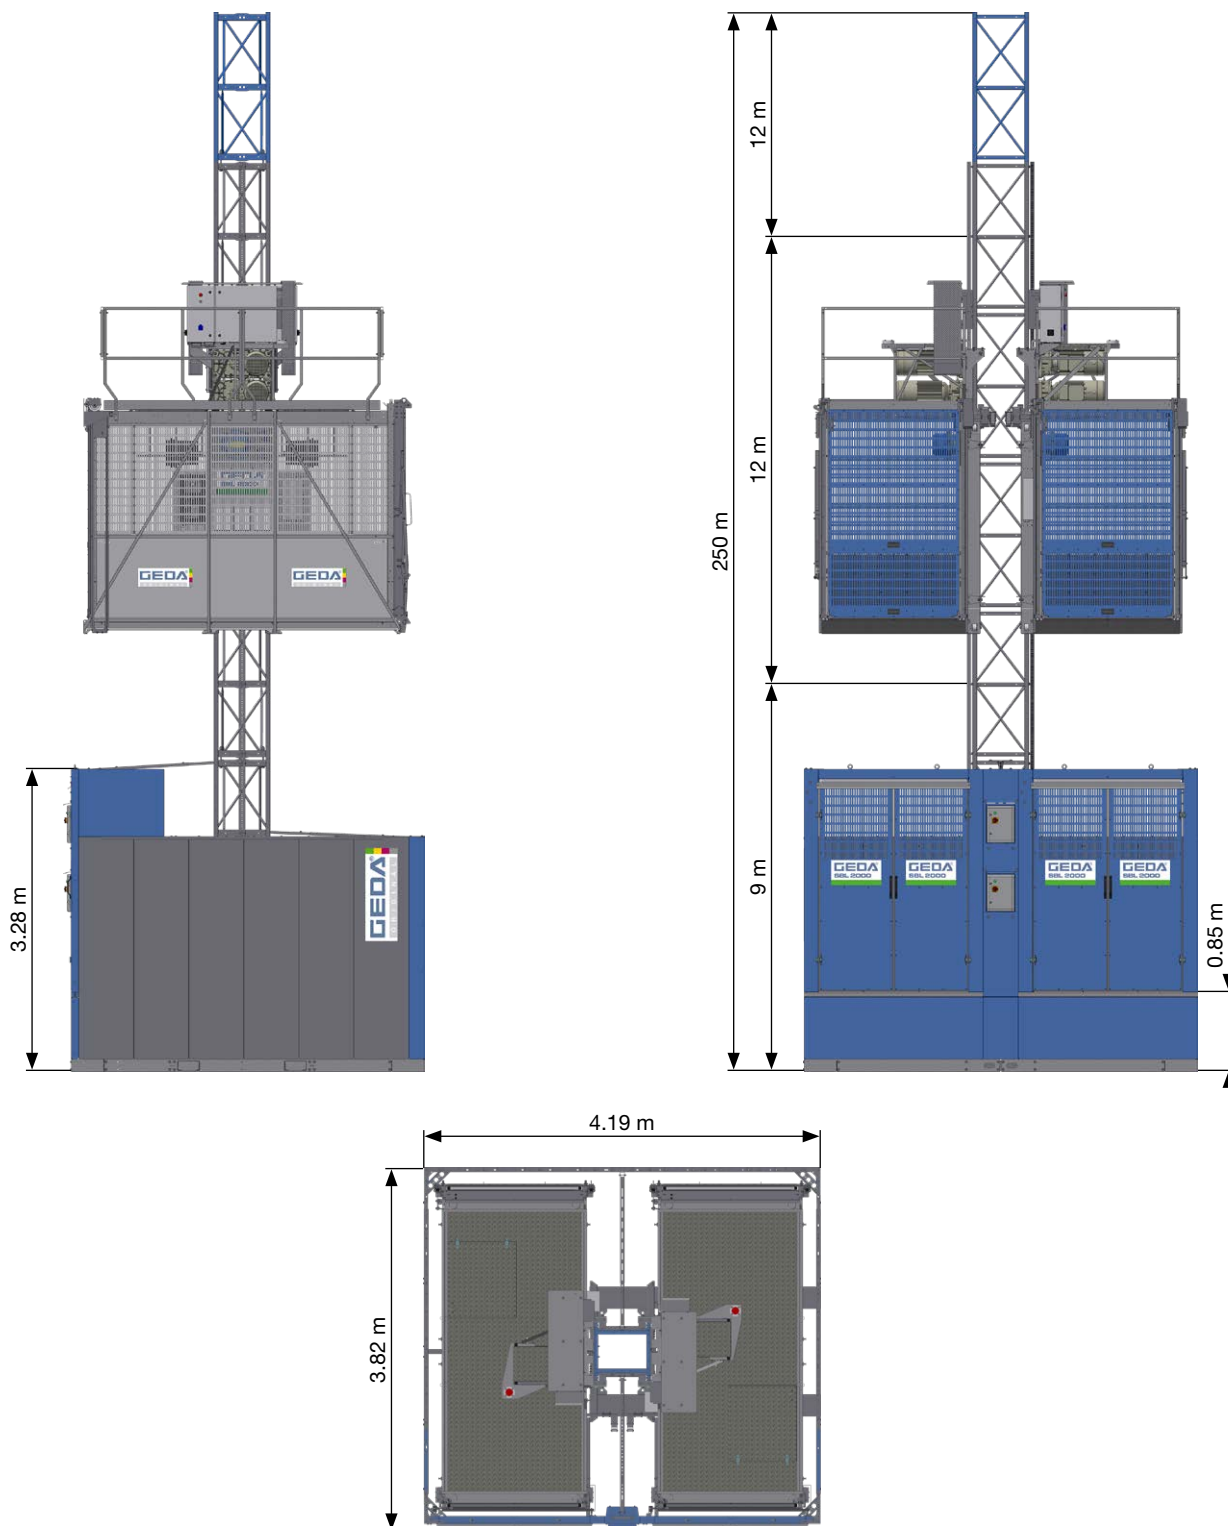

- ★ Specifically designed personnel and material hoist for markets outside Europe ★
- ★ Load capacity up to 2,000 kg materials or 23 persons ★
 - ★ Available in single or twin-design ★
 - ★ Platform size of 3.20 x 1.45 x 2.10 m ★
 - ★ Made in Germany ★

TECHNICAL DATA

Load capacity	2000 kg/23 persons
Platform dimension	1.45 x 3.20 x 2.10 m
Lifting speed	0-55 m/min
Lifting height	250 m
Power supply	23 kW/380-480 V/50-60 Hz/50 A

TECHNICAL DATA

Load capacity	2000 kg/23 persons
Platform dimension	1.45 x 3.20 x 2.10 m
Lifting speed	0-55 m/min
Lifting height	250 m
Power supply	2 x 23 kW/380-480 V/50-60 Hz/2 x 50 A