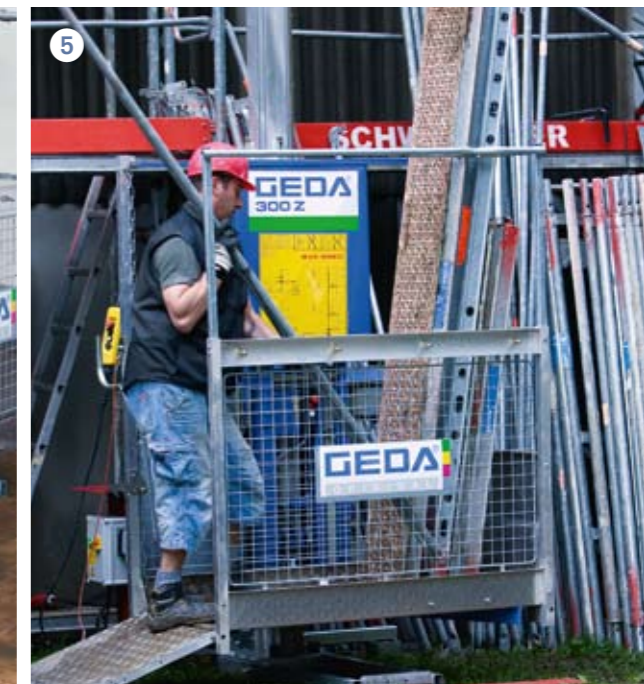

**GEDA®**  
300 Z

The all-round material hoist

**GEDA 300 Z**

Load capacity	max. 300 kg
Lifting height	up to 100 m
Lifting speed	max. 30 m/min.
Power supply	1,5 kW/230 V/50 Hz or 2,5 kW/400 V/50 Hz

1 Automatic unloading from the trailer.

2 Assembly of the aluminium masts by only one person.

3 Swivel operation eliminates dangerous gaps at the unloading point and facilitates loading and unloading.

**Makes work easier – spacious platform and handy design**

With it's compact design and the easy assembly the GEDA 300 Z is the ideal and reliable partner – especially for work on scaffolding.

You can select between 230 V and 400 V drive unit depending on constructional power supply.

4 Comfortable loading and unloading of the material.

5 Scaffold frame enables safe transport.

**GEDA®**  
ORIGINAL