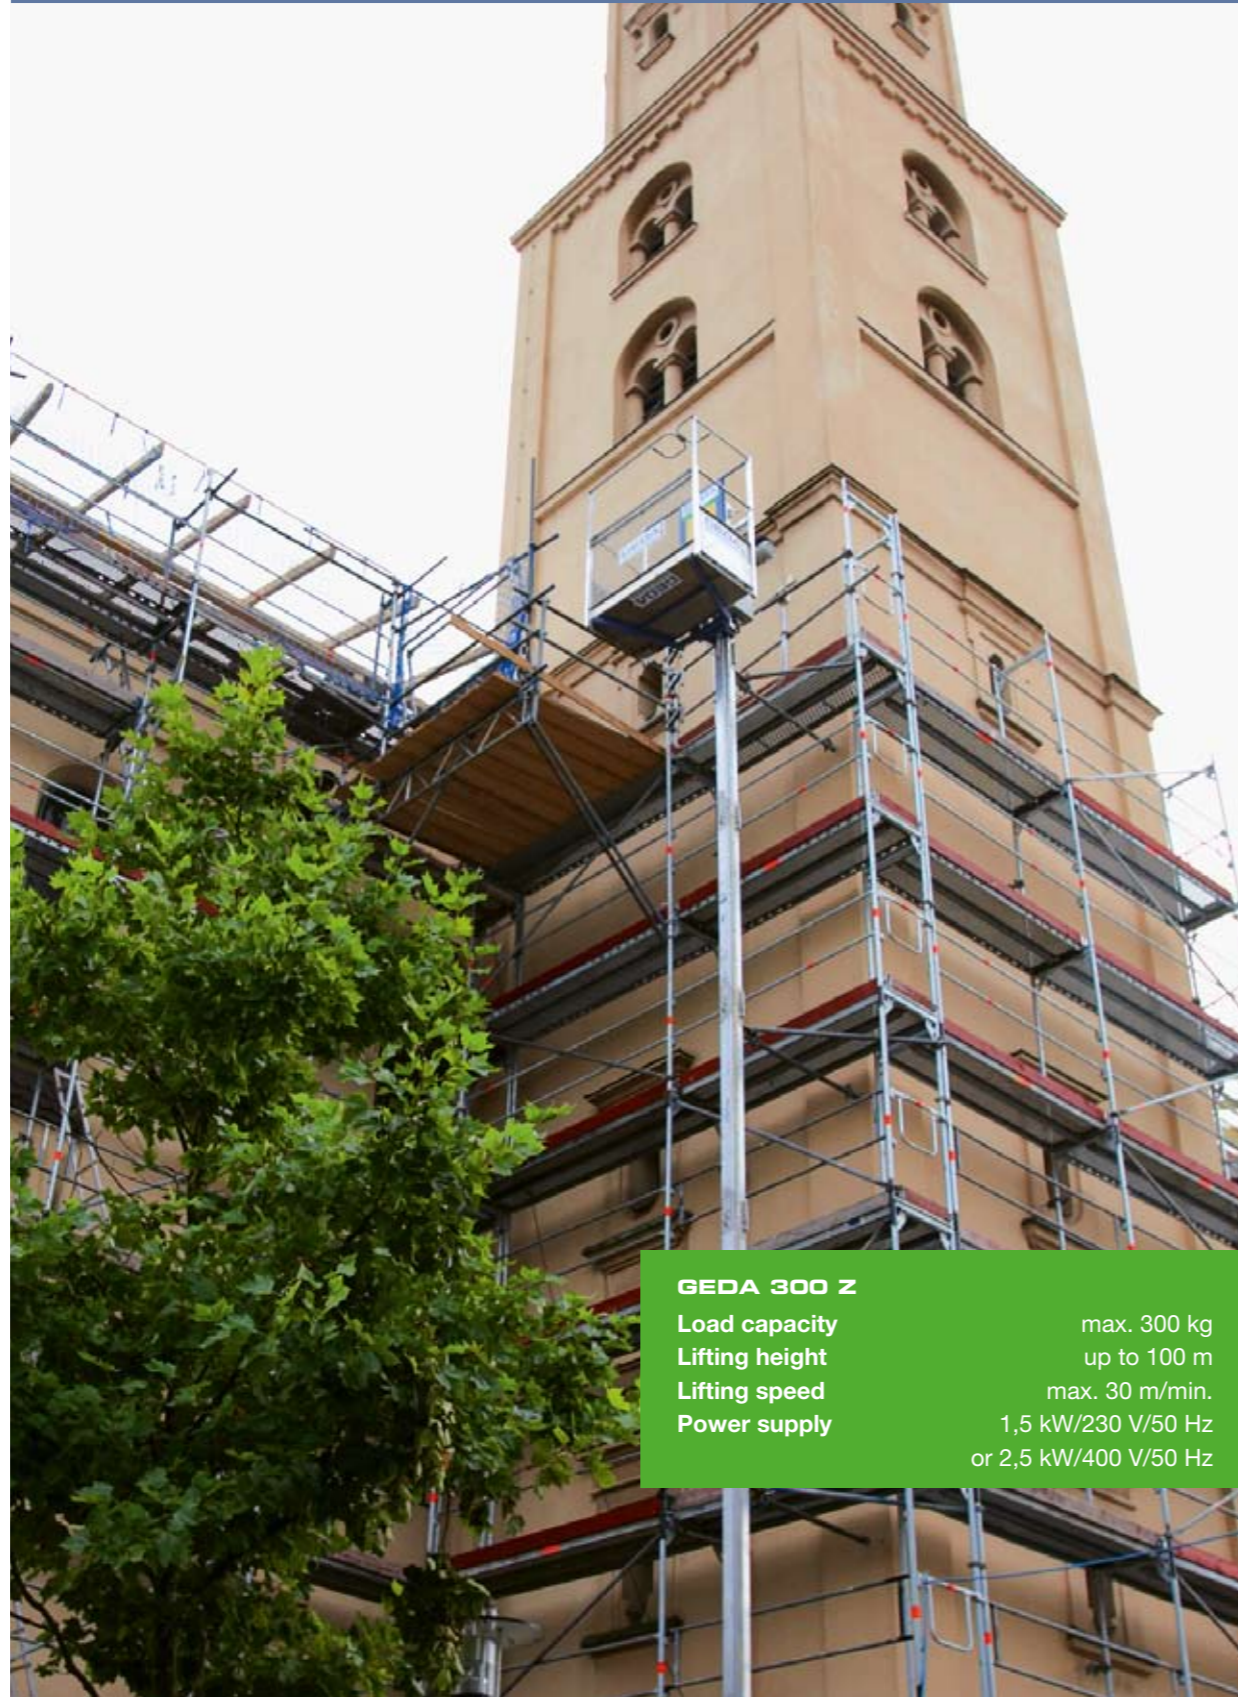

**GEDA®**  
300 Z

The all-round material hoist

**GEDA 300 Z**

Load capacity	max. 300 kg
Lifting height	up to 100 m
Lifting speed	max. 30 m/min.
Power supply	1,5 kW/230 V/50 Hz or 2,5 kW/400 V/50 Hz

1 Automatic unloading from the trailer.